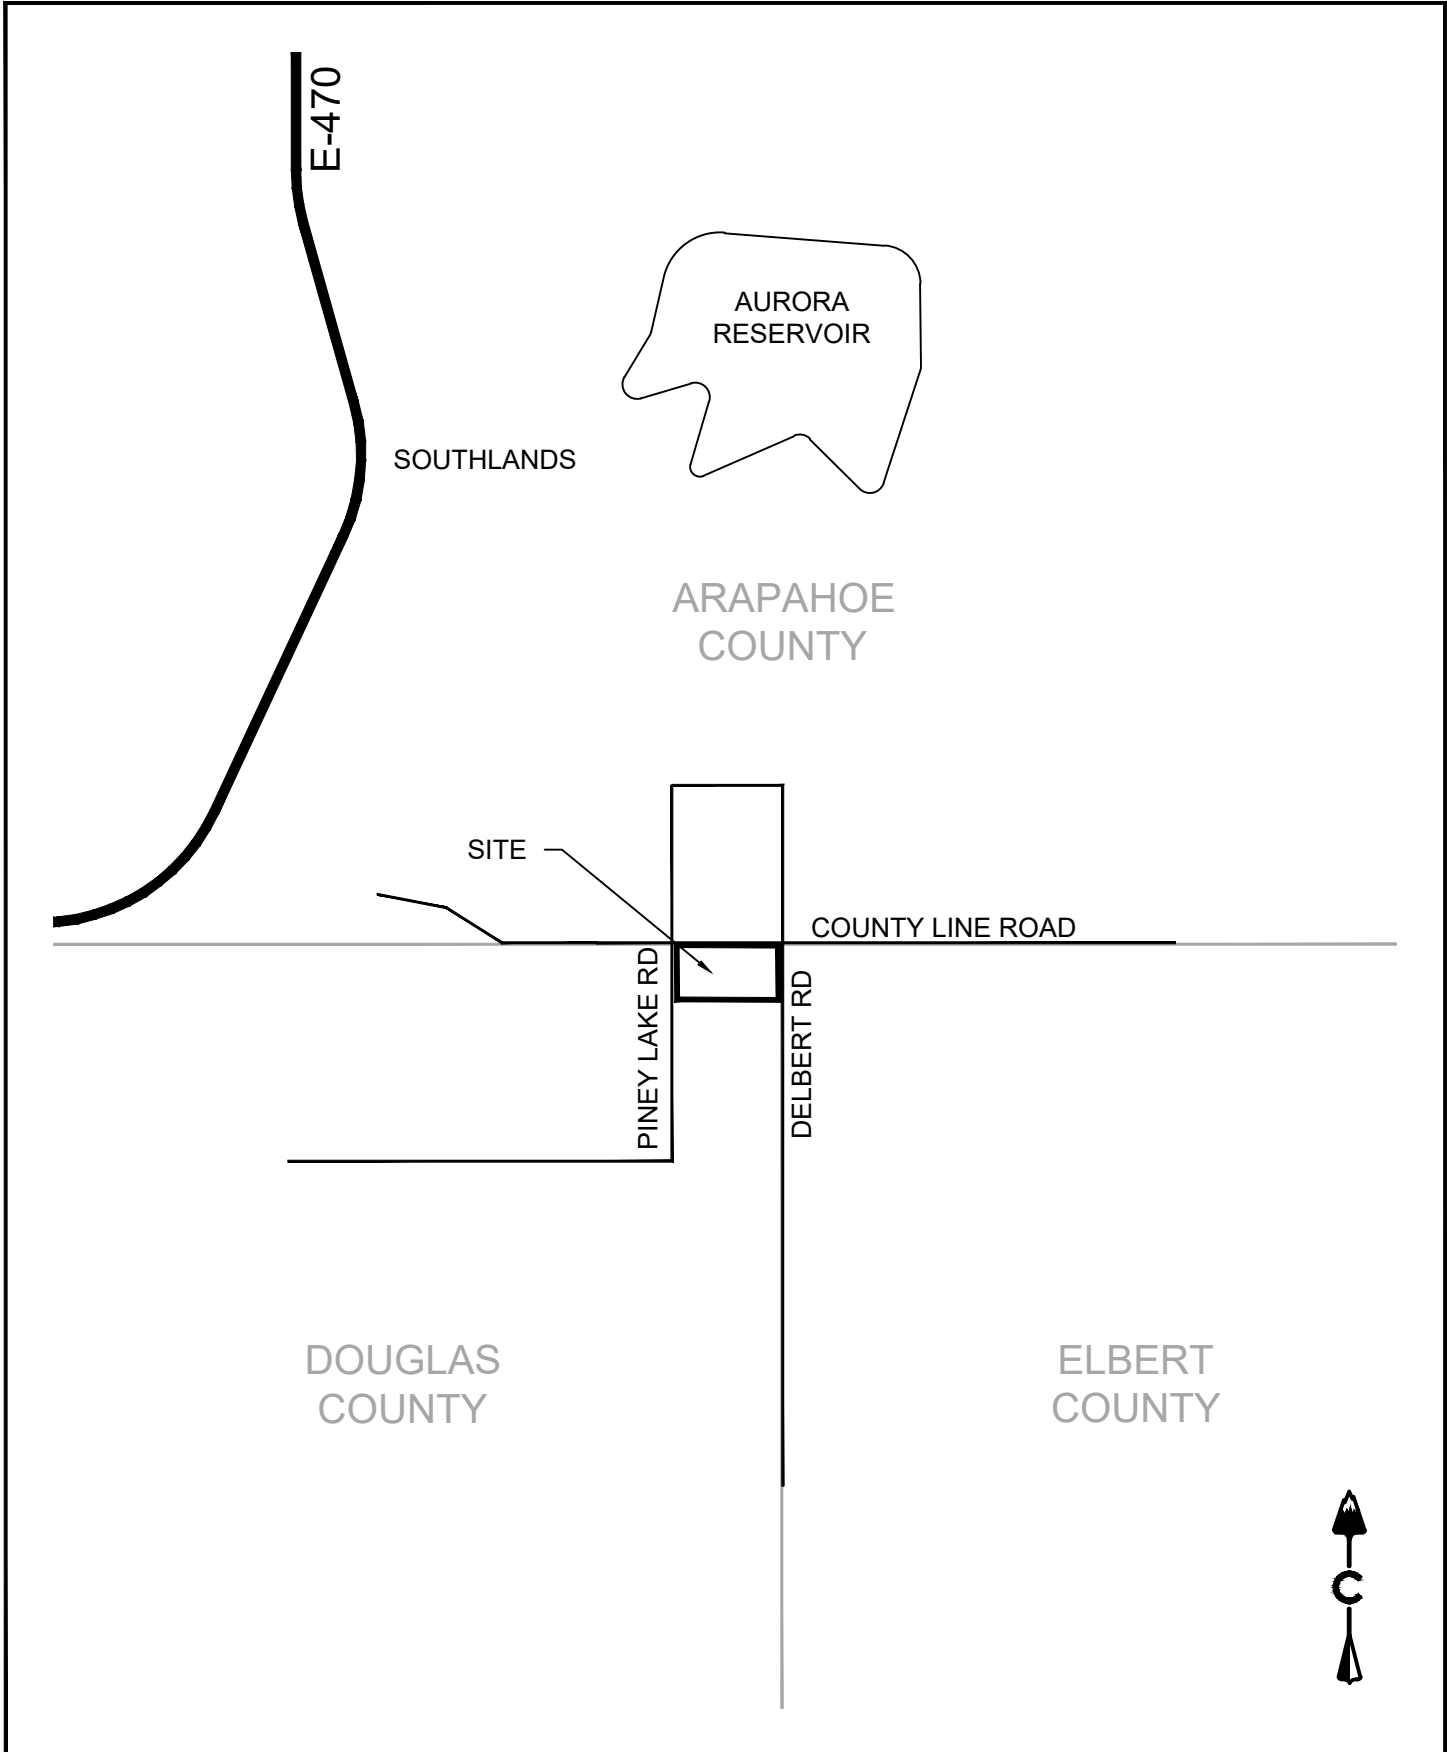

CORE
CORE CONSULTANTS, INC.
LIVEYOURCORE.COM

**PINEY LAKE
VICINITY MAP**

CREATED BY: JF

DATE: 2/12/2021

SHEET NUMBER
1
OF 1 SHEETS
JOB NUMBER
20-228